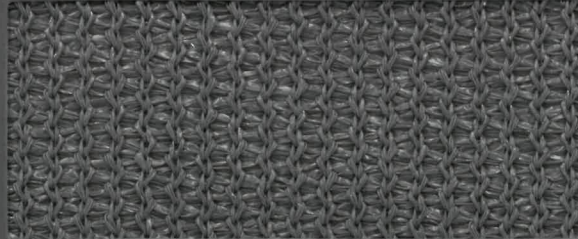

SOLAMESH FABRIC

This innovative fabric is engineered with polymer technology and made from HDPE monofilament and tape yarns to provide optimal strength, durability and protection from UV rays.

SolaMesh® fabric is available exclusively from Trivantage® in 19 colors.

This versatile, worry-free product has passed ASTM E84 and is backed by a 10-year warranty.

118 inches wide, 9.5 oz. per sq. yd.

865084
GRAPHITE

SOLAMESH HARDWARE

From fabric to hardware, Trivantage is the one-stop shop for all shade sail needs. SolaMesh hardware is engineered to work seamlessly with SolaMesh fabric.

SolaMesh hardware is made of 316 stainless steel and available in a variety of sizes to meet all demands, and is backed by a 5-year warranty.